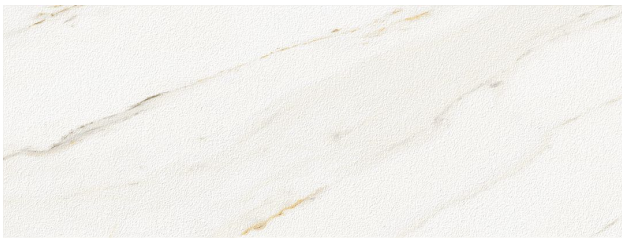

ATLAS

PAVIMENTO RECOMENDADO RECOMMENDED FLOOR TILES

GREY

NEWSTREET FOG

URBAN LIGHT GREY

FEEL GOOD CAVIAR

GOLD

LISBON BEIGE